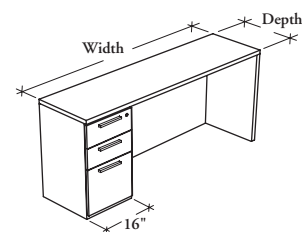

Z E C S B

**Credenza with Single Pedestal –
Box/Box/File**

This credenza includes a lockable pedestal with full-extension drawers that can accommodate both letter- and legal-size paper. It is meant to be specified with a bridge, return or peninsula worksurface to form "L" or "U" configuration.

WHAT'S INCLUDED

2 round grommets on worksurface (if specified), 1 pencil tray, 1 drawer divider, 1 12" hanging file bar, pulls (as specified), levelers, lock and keys (as specified).

WHAT'S EXCLUDED

Center Drawer.

NOTES

When the credenza with full-height modesty panel is specified, a wall panel may be installed onto worksurface.

The included hanging file bar is to be installed along the width only.

Credenza back is finished in Black.

PRODUCT OPTIONS

Modesty Panel Style	Depth	Width	Worksurface Grommet Style	Storage Configuration	Finish	Edge Trim Style	Pull Style	Pull Finish	Key Style
F Full-Height (Shown)	21, 24	60, 66, 72, 84	G Plastic Round Grommet Both Ends	L Left (Shown)	UK, UM, UN Natural Veneer Grade 2 MP, WH, WJ, WS, WW Natural Veneer Grade 3	B Butterfly	1 Standard Expansion 6 Arched B Rectangular	Foundation Mica	K Keyed Alike
H Half-Height			M Metal Round Grommet Both Ends	R Right		G Flat			R Keyed Randomly
			N No Grommet (Shown)			R Reed			

SAMPLE ORDER CODE

ZECSB F	21	72	M	L	UN	R	B	E	R

**DIMENSIONS (NOMINAL)
INCHES / MM**

D		W		HALF-HEIGHT MODESTY PANEL (H)			
				PLASTIC OR NO ROUND GROMMET BOTH ENDS (G or N)		METAL ROUND GROMMET BOTH ENDS (M)	
				Flat Trim (G)	Butterfly (B) or Reed Trim (R)	Flat Trim (G)	Butterfly (B) or Reed Trim (R)
21 / 533	60 / 1524	214	2169	2140	2295		
21 / 533	66 / 1676	2079	2234	2207	2362		
21 / 533	72 / 1829	2149	2304	2277	2432		
21 / 533	84 / 2134	2413	2568	2540	2695		
24 / 610	60 / 1524	2160	2315	2286	2441		
24 / 610	66 / 1676	2227	2382	2354	2509		
24 / 610	72 / 1829	2298	2453	2425	2580		
24 / 610	84 / 2134	2560	2715	2687	2842		
		FULL-HEIGHT MODESTY PANEL (F)					
21 / 533	60 / 1524	2132	2287	2259	2414		
21 / 533	66 / 1676	2199	2354	2326	2481		
21 / 533	72 / 1829	2268	2423	2394	2549		
21 / 533	84 / 2134	2534	2689	2662	2817		
24 / 610	60 / 1524	2279	2434	2406	2561		
24 / 610	66 / 1676	2345	2500	2473	2628		
24 / 610	72 / 1829	2414	2569	2541	2696		
24 / 610	84 / 2134	2681	2836	2809	2964