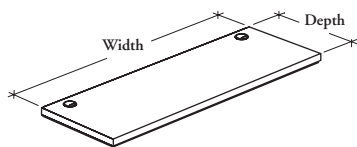

storage for credenza unit

Z E C M T Top for Credenza Unit

This top is used to create a finished top for Storage for Credenza Unit.

WHAT'S INCLUDED

2 round grommets (if specified) and hardware.

WHAT'S EXCLUDED

Storage for Credenza Unit.

NOTES

Must be used only with Storage for Credenza Unit.

The hardware for credenza unit are included with the top.

PRODUCT OPTIONS

Depth	Width	Worksurface Grommet Style	Finish
21, 24	024, 030, 036, 048, 054, 060, 066, 072, 078, 084, 090, 096, 102, 108	BG Plastic Round Grommet Both Ends (Shown) BM Metal Round Grommet Both Ends NN No Grommet	UK, UM, UN Natural Veneer Grade 2 MP, WH, WJ, WS, WW Natural Veneer Grade 3

SAMPLE ORDER CODE

ZECMT 24	078	NN	WH
----------	-----	----	----

DIMENSIONS (NOMINAL) INCHES / MM

D	W
21 / 533	24 / 610
21 / 533	30 / 762
21 / 533	36 / 914
21 / 533	48 / 1219
21 / 533	54 / 1372
21 / 533	60 / 1524
21 / 533	66 / 1676
21 / 533	72 / 1829
21 / 533	78 / 1981
21 / 533	84 / 2134
21 / 533	90 / 2286
21 / 533	96 / 2438
21 / 533	102 / 2591
21 / 533	108 / 2743
24 / 610	24 / 610
24 / 610	30 / 762
24 / 610	36 / 914
24 / 610	48 / 1219
24 / 610	54 / 1372
24 / 610	60 / 1524
24 / 610	66 / 1676
24 / 610	72 / 1829
24 / 610	78 / 1981
24 / 610	84 / 2134
24 / 610	90 / 2286
24 / 610	96 / 2438
24 / 610	102 / 2591
24 / 610	108 / 2743