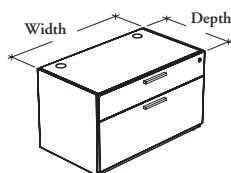

storage for credenza unit

Z E C M P

Stretch Pedestal for Credenza Unit – Box/File

This storage module is designed to provide closed storage in a credenza unit and must be used with a Top for Credenza Unit.

WHAT'S INCLUDED

1 pencil tray for credenza unit (if specified), 1 (for 24" width) or 2 15" cross file bars, pulls (as specified), counterweights, levelers, lock and keys (as specified).

WHAT'S EXCLUDED

Top for Credenza Unit.

NOTES

This pedestal has a interlock system and full extension drawers that can accommodate both letter- and legal-size paper.

The included pencil tray to be installed along the width only.

The included cross file bars are to be installed along the depth only.

SAMPLE ORDER CODE

ZECMP L	24	36	MP	B	7	W	K
---------	----	----	----	---	---	---	---

DIMENSIONS (NOMINAL) INCHES / MM

D	W
21 / 533	24 / 610
21 / 533	30 / 762
21 / 533	36 / 914
24 / 610	24 / 610
24 / 610	30 / 762
24 / 610	36 / 914