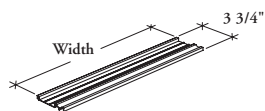

storage for credenza unit

Z E C M A Pencil Tray for Credenza Unit

WHAT'S INCLUDED

1 pencil tray, 2 brackets, and mounting hardware.

NOTES

Mounting Style (D) is available for 16" wide pencil tray only.

Mounting Style (W) is available for 24" to 36" wide pencil tray.

Must be used on the Stretch Pedestal for Credenza Unit with Box/File (ZECMP) only.

PRODUCT OPTIONS

Mounting Style	Width	Finish
D Depth W Width	16, 24, 30, 36	AC Clear Anodized

SAMPLE ORDER CODE

ZECMA D	16	AC
---------	----	----

DIMENSIONS (NOMINAL) INCHES / MM

W
16 / 406
24 / 610
30 / 762
36 / 914

PRICING

DEPTH MOUNTING (D)	WIDTH MOUNTING (W)
33	n/a
n/a	40
n/a	44
n/a	52