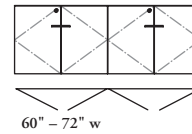

This stand-alone credenza provides a convenient storage areas with shelving. A wall panel may also be installed onto worksurface.

WHAT'S INCLUDED

2 round grommets on top (if specified), pulls (as specified), levelers, and elements listed below:

	Width	
	60" - 72"	84"
Door	4	6
Adjustable Shelf	2	3
Locks and Keys	2	3

NOTES

This credenza **cannot** be connected to a desk.

Holes at 1 1/4" intervals inside door sections allow for shelf height adjustment.

Credenza back is finished in Black.

Z E C F D
Credenza with Doors

Door Configurations

PRODUCT OPTIONS

Depth	Width	Worksurface Grommet Style	Finish	Edge Trim Style	Pull Style	Pull Finish	Key Style
21, 24	60, 66, 72, 84	G Plastic Round Grommet Both Ends M Metal Round Grommet Both Ends N No Grommet (Shown)	UK, UM, UN Natural Veneer Grade 2 MP, WH, WJ, WS, WW Natural Veneer Grade 3	B Butterfly G Flat R Reed	1 Standard Expansion 6 Arched B Rectangular	Foundation Mica	K Keyed Alike R Keyed Randomly

SAMPLE ORDER CODE

ZECFD 21	66	N	MP	B	6	E	R

DIMENSIONS (NOMINAL) INCHES / MM

D	W
21 / 533	60 / 1524
21 / 533	66 / 1676
21 / 533	72 / 1829
21 / 533	84 / 2134
24 / 610	60 / 1524
24 / 610	66 / 1676
24 / 610	72 / 1829
24 / 610	84 / 2134

PRICING

PLASTIC OR NO ROUND GROMMET BOTH ENDS (G or N)		METAL ROUND GROMMET BOTH ENDS (M)	
Flat Trim (G)	Butterfly (B) or Reed Trim (R)	Flat Trim (G)	Butterfly (B) or Reed Trim (R)
2921	3076	3050	3205
3174	3329	3302	3457
3419	3574	3547	3702
4151	4306	4279	4434
3070	3225	3197	3352
3321	3476	3449	3604
3566	3721	3693	3848
4300	4455	4426	4581