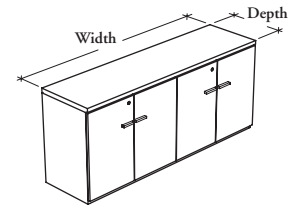

This stand-alone credenza provides a convenient storage areas with shelving. A wall panel may also be installed onto worksurface.

WHAT'S INCLUDED

2 round grommets on top (if specified), pulls (as specified), levelers, and elements listed below:

	Width	
	60" - 72"	84"
Door	4	6
Adjustable Shelf	2	3
Locks and Keys	2	3

NOTES

This credenza **cannot** be connected to a desk.

Holes at 1 1/4" intervals inside door sections allow for shelf height adjustment.

Credenza back is finished in Black.

Z E C F D
Credenza with Doors

Door Configurations

PRODUCT OPTIONS

Depth	Width	Worksurface Grommet Style	Finish	Edge Trim Style	Pull Style	Pull Finish	Key Style
21, 24	60, 66, 72, 84	G Plastic Round Grommet Both Ends M Metal Round Grommet Both Ends N No Grommet (Shown)	UK, UM, UN Natural Veneer Grade 2 MP, WH, WJ, WS, WW Natural Veneer Grade 3	B Butterfly G Flat R Reed	1 Standard Expansion 6 Arched B Rectangular	Foundation Mica	K Keyed Alike R Keyed Randomly

SAMPLE ORDER CODE

ZECFD 21	66	N	MP	B	6	E	R

DIMENSIONS (NOMINAL) INCHES / MM

D	W
21 / 533	60 / 1524
21 / 533	66 / 1676
21 / 533	72 / 1829
21 / 533	84 / 2134
24 / 610	60 / 1524
24 / 610	66 / 1676
24 / 610	72 / 1829
24 / 610	84 / 2134

PRICING

PLASTIC OR NO ROUND GROMMET BOTH ENDS (G or N)		METAL ROUND GROMMET BOTH ENDS (M)	
Flat Trim (G)	Butterfly (B) or Reed Trim (R)	Flat Trim (G)	Butterfly (B) or Reed Trim (R)
2921	3076	3050	3205
3174	3329	3302	3457
3419	3574	3547	3702
4151	4306	4279	4434
3070	3225	3197	3352
3321	3476	3449	3604
3566	3721	3693	3848
4300	4455	4426	4581