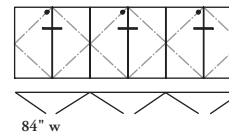

This stand-alone credenza provides a convenient storage areas with shelving. A wall panel may also be installed onto worksurface.

WHAT'S INCLUDED

2 round grommets on top (if specified), pulls (as specified), levelers, and elements listed below:

	Width	
	60" - 72"	84"
Door	4	6
Adjustable Shelf	2	3
Locks and Keys	2	3

NOTES

This credenza **cannot** be connected to a desk.

Holes at 1 1/4" intervals inside door sections allow for shelf height adjustment.

Credenza back is finished in Black.

Z E C F D
Credenza with Doors

Door Configurations

PRODUCT OPTIONS

Depth	Width	Worksurface Grommet Style	Finish	Edge Trim Style	Pull Style	Pull Finish	Key Style
21, 24	60, 66, 72, 84	G Plastic Round Grommet Both Ends M Metal Round Grommet Both Ends N No Grommet (Shown)	UK, UM, UN Natural Veneer Grade 2 MP, WH, WJ, WS, WW Natural Veneer Grade 3	B Butterfly G Flat R Reed	1 Standard Expansion 6 Arched B Rectangular	Foundation Mica	K Keyed Alike R Keyed Randomly

SAMPLE ORDER CODE

ZECFD 21	66	N	MP	B	6	E	R

DIMENSIONS (NOMINAL) INCHES / MM

D	W
21 / 533	60 / 1524
21 / 533	66 / 1676
21 / 533	72 / 1829
21 / 533	84 / 2134
24 / 610	60 / 1524
24 / 610	66 / 1676
24 / 610	72 / 1829
24 / 610	84 / 2134

PRICING

PLASTIC OR NO ROUND GROMMET BOTH ENDS (G or N)		METAL ROUND GROMMET BOTH ENDS (M)	
Flat Trim (G)	Butterfly (B) or Reed Trim (R)	Flat Trim (G)	Butterfly (B) or Reed Trim (R)
2921	3076	3050	3205
3174	3329	3302	3457
3419	3574	3547	3702
4151	4306	4279	4434
3070	3225	3197	3352
3321	3476	3449	3604
3566	3721	3693	3848
4300	4455	4426	4581