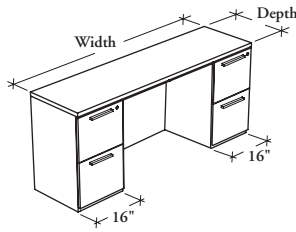

**Z E C D F**  
**Credenza with Double Pedestals –**  
**File/File**

This credenza combines two lockable pedestals with full-extension drawers that can accommodate both letter- and legal-size paper. It offers kneespace clearance.

**WHAT'S INCLUDED**

4 12" hanging file bars, 2 round grommets on worksurface (if specified), pulls (as specified), levelers, locks and keys (as specified).

**WHAT'S EXCLUDED**

Center Drawer.

**NOTES**

This credenza **cannot** be connected to a desk.

When the credenza with full-height modesty panel is specified, a wall panel may be installed onto worksurface.

The included hanging file bars are to be installed along the width only.

Credenza back is finished in Black.

**DIMENSIONS (NOMINAL)**  
**INCHES / MM**

		HALF-HEIGHT MODESTY PANEL (H)			
		PLASTIC OR NO ROUND GROMMET BOTH ENDS (G or N)		METAL ROUND GROMMET BOTH ENDS (M)	
D	W	Flat Trim (G)	Butterfly (B) or Reed Trim (R)	Flat Trim (G)	Butterfly (B) or Reed Trim (R)
21 / 533	60 / 1524	2571	2726	2700	2855
21 / 533	66 / 1676	2639	2794	2766	2921
21 / 533	72 / 1829	2846	3001	2975	3130
21 / 533	84 / 2134	3111	3266	3239	3394
24 / 610	60 / 1524	2719	2874	2845	3000
24 / 610	66 / 1676	2784	2939	2912	3067
24 / 610	72 / 1829	2994	3149	3122	3277
24 / 610	84 / 2134	3258	3413	3387	3542
		FULL-HEIGHT MODESTY PANEL (F)			
21 / 533	60 / 1524	2689	2844	2816	2971
21 / 533	66 / 1676	2755	2910	2883	3038
21 / 533	72 / 1829	2963	3118	3091	3246
21 / 533	84 / 2134	3231	3386	3357	3512
24 / 610	60 / 1524	2838	2993	2963	3118
24 / 610	66 / 1676	2905	3060	3031	3186
24 / 610	72 / 1829	3112	3267	3240	3395
24 / 610	84 / 2134	3378	3533	3506	3661