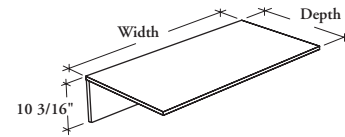

This bridge must always be connected to the straight user edge and on the full gable side between freestanding desks, Peninsula Desks or credenzas using linking plates. A Radius Corner Desk can also be connected on one side.

WHAT'S INCLUDED

1 worksurface, 1 half modesty panel, 1 round grommet (if specified; 1 on worksurface only), 4 linking plates, and hardware.

WHAT'S EXCLUDED

Center Drawer.

Z E B R H
Cross Grain Rectangular Bridge –
Half Modesty

SAMPLE ORDER CODE

ZEBRH 21	42	G	WJ	R
-----------------	-----------	----------	-----------	----------

DIMENSIONS (NOMINAL)
INCHES / MM

D	W
21 / 533	42 / 1067
21 / 533	48 / 1219
24 / 610	24 / 610
24 / 610	30 / 762
24 / 610	36 / 914
24 / 610	42 / 1067
24 / 610	48 / 1219