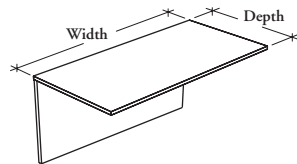

Z E B R F

Cross Grain Rectangular Bridge – Full Modesty

This bridge must always be connected to the straight user edge and on the full gable side between wall panel, freestanding desks, Peninsula Desks or credenzas using linking plates. A Radius Corner Desk can also be connected on one side.

WHAT'S INCLUDED

1 worksurface, 1 full modesty panel, 2 round grommets (if specified; 1 on worksurface and 1 on modesty panel), 4 linking plates, and hardware.

WHAT'S EXCLUDED

Center Drawer.

NOTES

When the Worksurface Grommet Style (G or M) is specified, the modesty panel comes with Plastic Round Grommet Centered only.

178

SAMPLE ORDER CODE

ZEBRF 24	42	N	MP	G
-----------------	-----------	----------	-----------	----------

DIMENSIONS (NOMINAL) INCHES / MM

D	W
21 / 533	42 / 1067
21 / 533	48 / 1219
24 / 610	24 / 610
24 / 610	30 / 762
24 / 610	36 / 914
24 / 610	42 / 1067
24 / 610	48 / 1219