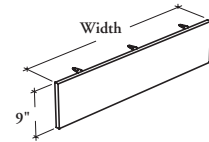

The modesty panel provides additional seated privacy and can be used with specific desks and worksurfaces.

Z E A M S

Suspended Modesty Panel – Wood

WHAT'S INCLUDED

1 half-height modesty panel and hardware.

NOTES

The width to specified depends on products and supports selected, For details, refer to the Application Guide.

This Suspended Modesty Panel can be used only on the following products:

- Freestanding Desk with Frame Legs (ZEMDO, ZEMDF)
- Rectangular Peninsula Worksurface with one end support (ZEMWS, ZEMWO, ZEMWF, ZEMWP)
- Rectangular Peninsula Desk with Frame Leg (ZEMRO, ZEMRF)
- Rectangular Linking Worksurface (ZEARM)

Hardware finish is Black.

PRODUCT OPTIONS

Modesty Panel Height	Width	Modesty Panel Finish
H Half	31, 32, 33, 34, 35, 36, 37, 38, 39, 40, 41, 42, 43, 44, 45, 46, 47, 48, 49, 50, 51, 52, 53, 54, 55, 56, 57, 58, 59, 60, 61, 62, 63, 64, 65, 66, 67, 68, 69, 70, 71, 72, 73, 74, 75, 76, 77, 78, 79, 80, 81	UK, UM, UN Natural Veneer Grade 2 MP, WH, WJ, WS, WW Natural Veneer Grade 3

SAMPLE ORDER CODE

ZEAMS H	79	WS

DIMENSIONS INCHES / MM

PRICING

W	
31 / 787	207
32 / 813	207
33 / 838	207
34 / 864	219
35 / 889	219
36 / 914	219
37 / 940	235
38 / 965	235
39 / 991	235
40 / 1016	248
41 / 1041	248
42 / 1067	248
43 / 1092	261
44 / 1118	261
45 / 1143	261
46 / 1168	290
47 / 1194	290
48 / 1219	290
49 / 1245	306
50 / 1270	306
51 / 1295	306
52 / 1321	319
53 / 1346	319
54 / 1372	319
55 / 1397	333
56 / 1422	333

DIMENSIONS INCHES / MM

PRICING (CONTINUED)

W	
57 / 1448	333
58 / 1473	346
59 / 1499	346
60 / 1524	346
61 / 1549	362
62 / 1575	362
63 / 1600	362
64 / 1626	376
65 / 1651	376
66 / 1676	376
67 / 1702	388
68 / 1727	388
69 / 1753	388
70 / 1778	403
71 / 1803	403
72 / 1829	403
73 / 1854	418
74 / 1880	418
75 / 1905	418
76 / 1930	433
77 / 1956	433
78 / 1981	433
79 / 2007	447
80 / 2032	447
81 / 2057	447