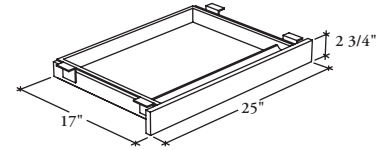

This drawer provides underworksurface storage for desks, credenzas, returns and bridges. It extends 11" from worksurface edge.

WHAT'S INCLUDED

1 drawer and hardware.

NOTES

Center Drawer **cannot** be installed under Radius Corner Desk (ZEDCR).

ZEACD
Center Drawer

PRODUCT OPTIONS

Depth	Width	Finish
17	25	UK, UM, UN Natural Veneer Grade 2 MP, WH, WJ, WS, WW Natural Veneer Grade 3

SAMPLE ORDER CODE

ZEACD 17	25	WW
-----------------	-----------	-----------

DIMENSIONS (NOMINAL)
INCHES / MM

D	W
17 / 432	25 / 635

PRICING

369
