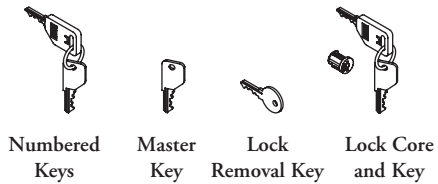

K

Locks and Keys

Numbered
Keys

Master
Key

Lock
Removal Key

Lock Core
and Key

WHAT'S INCLUDED

Style K: 2 Keys (1 package) with number as specified, on a ring. 1 of the keys has a jacket.

Style M: 1 Master Key.

Style R: 1 Lock Removal Key.

Style C: 1 Lock Core and Keys.

NOTES

The Numbered Keys are additional or replacement keys.

The Master Key unlocks any storage unit.

The Lock Removal Key removes lock cores from storage units.