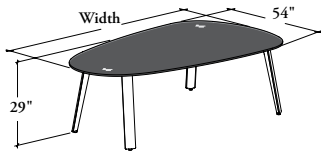

meeting tables

MXSBP

Blade Leg Table – Diamond with Specialty Top

WHAT'S INCLUDED

Surface, glass overlay, legs and wire management clips.

WHAT'S EXCLUDED

Power Modules (MXPRH and MXPFP) and Recessed Module – Access Door (MXPRD).

PRODUCT OPTIONS

Worksurface Style	Depth	Width	Power Module Cutout	Specialty Top	Top Finish	Worksurface and Edge Finish	Edge Trim Style	Leg Back Finish	Leg Front Finish
W Deep Knife Edge (1 3/16") (Shown)	54	60, 66, 72, 78, 84, 90	FT Flush Module – Triple NN No Cutout (Shown) RC Recessed Module – Compact RS Recessed Module – Standard	G Glass – Gloss 6mm M Glass – Matte 6mm	Backpainted	Foundation Laminate	D Deep Knife Trim (1.5mm)	Foundation Mica Accent	Foundation Mica Accent

SAMPLE ORDER CODE

MXSBP W	54	60	NN	G	K7	RV	D	52	52

DIMENSIONS INCHES / MM

D	W
54 / 1372	60 / 1524
54 / 1372	66 / 1676
54 / 1372	72 / 1829
54 / 1372	78 / 1981
54 / 1372	84 / 2134
54 / 1372	90 / 2286

PRICING

DEEP KNIFE EDGE (W)

GLASS – GLOSS 6mm (G)

GLASS – MATTE 6mm (M)

WORKSURFACE & EDGE FINISH

Foundation Laminate	Foundation Laminate
4515	5009
4756	5326
4998	5645
5230	5953
5449	6248
5671	6547