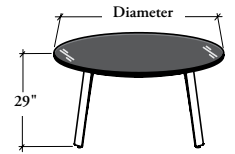

WHAT'S INCLUDED

Surface, glass overlay, and legs.

WHAT'S EXCLUDED

Power Modules (MXPRH & MXPPF) and Recessed Module – Metal Door (MXPRD).

Blade Leg Table – Round with Specialty Top

PRODUCT OPTIONS

Worksurface Style	Diameter	Power Module Cutout	Specialty Top	Top Finish	Worksurface and Edge Finish	Edge Trim Style	Leg Back Finish	Leg Front Finish
W Deep Knife Edge (1 3/16") (Shown)	48, 54	FD Flush Module – Dual	G Glass – Gloss 6mm M Glass – Matte 6mm	Backpainted	Foundation Laminate	D Deep Knife Trim (1.5mm)	Foundation	Foundation
		FT Flush Module – Triple					Mica	Mica
		NN No Cutout (Shown)	Accent				Accent	
		RC Recessed Module – Compact						

SAMPLE ORDER CODE

MXSBO W	48	NN	G	K7	RV	D	52	52
----------------	-----------	-----------	----------	-----------	-----------	----------	-----------	-----------

**DIMENSIONS
INCHES / MM**

Dia.
48 / 1219
54 / 1372