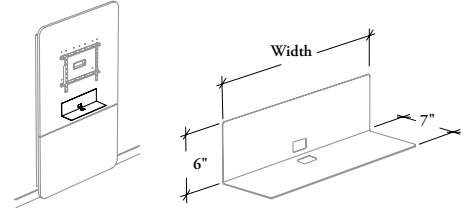

This Metal Shelf provides storage or display space mounted on a Media Wall.

**WHAT'S INCLUDED**

1 metal shelf and mounting hardware.

**WHAT'S EXCLUDED**

Media Wall (MXMW).

**MXMSW**  
**Metal Shelf – Media Wall**

**PRODUCT OPTIONS**

Depth	Width	Shelf Finish
7	18, 24, 30	Foundation Mica Accent

**SAMPLE ORDER CODE**

<b>MXMSW 7</b>	<b>18</b>	<b>52</b>
----------------	-----------	-----------

**DIMENSIONS**  
**INCHES / MM**

D	W
7 / 178	18 / 457
7 / 178	24 / 610
7 / 178	30 / 762

**PRICING**

173
189
205