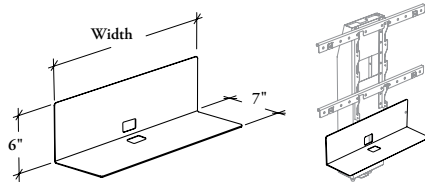

media rooms

Xpress

MXMSTV 

Metal Shelf – TV Stand

This Metal Shelf provides storage or display space mounted on a TV Stand.

WHAT'S INCLUDED

Metal shelf.

WHAT'S EXCLUDED

TV Stand (MXMTV).

PRODUCT OPTIONS

Depth	Width	Shelf Finish
7	18, 24	Foundation Accent Mica

SAMPLE ORDER CODE

MXMSTV 7	18	52
-----------------	-----------	-----------

**DIMENSIONS
INCHES / MM**

D	W
7 / 178	18 / 457
7 / 178	24 / 610