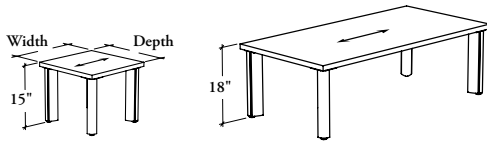

# occasional tables

Xpress

**MXCTAR** 

**Coffee Table – Rectangular**

**WHAT'S INCLUDED**  
Surface and legs.

**PRODUCT OPTIONS**

Worksurface Style	Depth	Width	Height	Worksurface Finish	Edge Trim Style	Edge Trim Finish	Support Finish
M Flat Edge (1 3/16")	18, 24	18, 24, 30, 36, 42, 48	15, 18	Foundation Laminate	8 Flat Trim (1.5mm)	Edge Trim Colors	Foundation Mica

**DIMENSIONS – INCHES / MM**

D	W
18 / 457	18 / 457
18 / 457	24 / 610
18 / 457	30 / 762
18 / 457	36 / 914
18 / 457	42 / 1067
18 / 457	48 / 1219
24 / 610	24 / 610
24 / 610	30 / 762
24 / 610	36 / 914
24 / 610	42 / 1067
24 / 610	48 / 1219