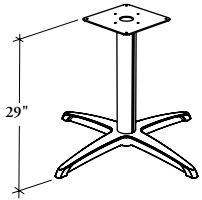

### **Four-Point Base**

#### **NOTES**

Base height is 29" from the finished floor to the top of the finished worksurface with a leveling range of 1".

The levelers come in Black.

#### **DIMENSIONS INCHES / MM**

H
29 / 137