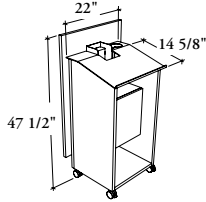

Xpress

XTPL

Lectern Podium

This lectern provides a speaking podium for presentations. It can receive letter and legal size paper, as well as a laptop.

WHAT'S INCLUDED

1 lectern case with 4 levelers or 4 lockable casters (as specified), 1 front panel, metal shelf with cup holder, 1 storage with a lock and keys (as specified), 2 or 3 cable pass-through grommets, 1 underworksurface plug-in power bar and 1 footrest (available with stationary configuration only).

WHAT'S EXCLUDED

Voice/data faceplates and jacks (must be field supplied and installed) and Management Clips. Data opening dimension is 2.71" x 1.38" (69 mm x 35 mm).

NOTES

Not all finishes are available in Xpress, see Xpress catalogue and/or specification software for details.