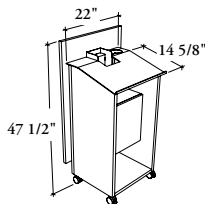

Xpress

XTPL

Lectern Podium

This lectern provides a speaking podium for presentations. It can receive letter and legal size paper, as well as a laptop.

WHAT'S INCLUDED

1 lectern case with 4 levelers or 4 lockable casters (as specified), 1 front panel, metal shelf with cup holder, 1 storage with a lock and keys (as specified), 2 or 3 cable pass-through grommets, 1 underworksurface plug-in power bar and 1 footrest (available with stationary configuration only).

WHAT'S EXCLUDED

Voice/data faceplates and jacks (must be field supplied and installed) and Management Clips. Data opening dimension is 2.71" x 1.38" (69 mm x 35 mm).

NOTES

Not all finishes are available in Xpress, see Xpress catalogue and/or specification software for details.