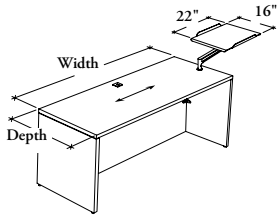

### Instructor Desk

This Instructor Desk allows the use of seating position with the integration of a Pivoting Lectern and minimal footprint on the worksurface.

**WHAT'S INCLUDED**

1 worksurface, 2 full gables with levelers, 1 modesty panel, 2 wire management clips, pivoting lectern (as specified), and mounting hardware.

**WHAT'S EXCLUDED**

Power Modules or Duo Grommet – Square.

**NOTES**

Not all finishes are available in Xpress, see Xpress catalogue and/or specification software for details.

**PRODUCT OPTIONS**

Worksurface Thickness	Pivoting Lectern Configuration	Depth	Width	Cut-Out Style	Worksurface Finish
M 1 3/16"	L Left R Right (Shown) N None	24, 30	48, 54, 60, 66, 72, 78, 84	NN No Cut-Out PC Power/Data Center Cut-Out – Center SC Square Cut-Out – Center (Shown)	Foundation Laminate Flintwood