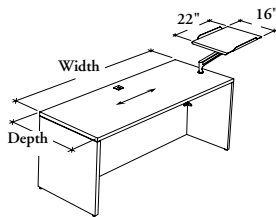

Xpress

XTPD

Instructor Desk

This Instructor Desk allows the use of seating position with the integration of a Pivoting Lectern and minimal footprint on the worksurface.

WHAT'S INCLUDED

1 worksurface, 2 full gables with levelers, 1 modesty panel, 2 wire management clips, pivoting lectern (as specified), and mounting hardware.

WHAT'S EXCLUDED

Power Modules or Duo Grommet – Square.

NOTES

Not all finishes are available in Xpress, see Xpress catalogue and/or specification software for details.

PRODUCT OPTIONS

Worksurface Thickness	Pivoting Lectern Configuration	Depth	Width	Cut-Out Style	Worksurface Finish
M 1 3/16"	L Left R Right (Shown) N None	24, 30	48, 54, 60, 66, 72, 78, 84	NN No Cut-Out PC Power/Data Center Cut-Out – Center SC Square Cut-Out – Center (Shown)	Foundation Laminate Flintwood

SAMPLE ORDER CODE CONTINUED

6	ST	XS	XS	
----------	-----------	-----------	-----------	--

See Pricing on the following page.

XTPD
Instructor Desk (Continued)

DIMENSIONS
INCHES / MM

		1 3/16" (M)				UPCHARGE FLINTWOOD GABLE	UPCHARGE FLINTWOOD MODESTY PANEL
		FOUNDATION LAMINATE		FLINTWOOD			
D	W	None Pivoting Lectern (N)	Left or Right Pivoting Lectern (L or R)	None Pivoting Lectern (N)	Left or Right Pivoting Lectern (L or R)		
24 / 610	48 / 1219	1115	2247	2068	3201	1233	1048
24 / 610	54 / 1372	1198	2331	2205	3339	1233	1222
24 / 610	60 / 1524	1281	2415	2364	3497	1233	1262
24 / 610	66 / 1676	1365	2500	2501	3639	1233	1300
24 / 610	72 / 1829	1449	2586	2641	3775	1233	1339
24 / 610	78 / 1981	1534	2670	2822	3955	1233	1377
24 / 610	84 / 2134	1618	2752	2957	4092	1233	1419
30 / 762	48 / 1219	1250	2386	2254	3388	1367	1048
30 / 762	54 / 1372	1344	2479	2400	3535	1367	1222
30 / 762	60 / 1524	1438	2570	2636	3770	1367	1262
30 / 762	66 / 1676	1530	2664	2735	3870	1367	1300
30 / 762	72 / 1829	1624	2757	2986	4121	1367	1339
30 / 762	78 / 1981	1717	2850	3072	4204	1367	1377
30 / 762	84 / 2134	1810	2943	3448	4583	1367	1419