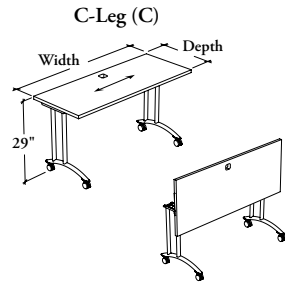

tables

Xpress

XTFTA

Flip-Top Table – Arched Legs

This Flip-Top Table can be used for rooms where fast reconfiguration is needed.

WHAT'S INCLUDED

1 worksurface, 2 arched legs with lockable casters, 1 activation handle, reinforcing bar(s) (if applicable) and mounting hardware.

WHAT'S EXCLUDED

Modesty Panels for Flip-Top Table, Casual Linking Devices, Wire Management Covers – Arched Leg and Power Modules or Duo Grommet – Square.

NOTES

When Radius (R) Corner Detail is specified, all Flintwood Finish options are **not** available.

Not all product options are available as Xpress, see Xpress catalogue and/or specification software for details.

PRODUCT OPTIONS

Worksurface Thickness	Leg Configuration	Depth	Width	Corner Detail	Cut-Out Style
M 1 3/16"	C C-Leg	24, 30	42, 48, 54, 60, 66, 72, 78, 84	R Radius S Standard (Shown)	NN No Cut-Out PC Power/Data Center Cut-Out – Center SC Square Cut-Out – Center (Shown)