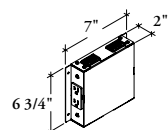

Xpress

X P L K A

Power Kit – ADA Extension for Library Table

Standard-Capacity Power Box

Power Harness

This power kit is needed when a ADA Extension for Library Table is added to a Library Table equipped of a Power Kit – Library Table (XPLKP).

WHAT'S INCLUDED

1 standard-capacity power box and 1 power harness and hardware.

WHAT'S EXCLUDED

Power Kit – Library Table and Wire Management Clips.

NOTES

The same wire system must be specified for all components in a configuration.