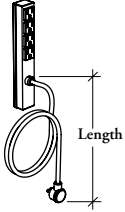

## Underworksurface Plug-In Power Bar

This power bar has four outlets and may be connected to a wall outlet.

**WHAT'S INCLUDED**

1 underworksurface plug-in power bar.

**WHAT'S EXCLUDED**

Mounting hardware and Cable Tray.

**NOTES**

This product is finished in Clear Anodized.

**PRODUCT OPTIONS**

**Power Cord Length (Inches)**

072, 180

**SAMPLE ORDER CODE**

**XPEPP 180**

**DIMENSIONS  
INCHES / MM**