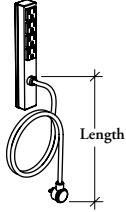

Xpress

XPEPP

Underworksurface Plug-In Power Bar

This power bar has four outlets and may be connected to a wall outlet.

WHAT'S INCLUDED

1 underworksurface plug-in power bar.

WHAT'S EXCLUDED

Mounting hardware and Cable Tray.

NOTES

This product is finished in Clear Anodized.

PRODUCT OPTIONS

Power Cord Length (Inches)

072, 180

SAMPLE ORDER CODE

XPEPP 180

**DIMENSIONS
INCHES / MM**