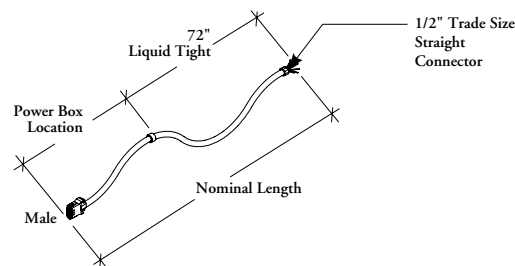

# XPEPBF Base Feed

The Base Feed connects to the building supply and routes power into the workstation from the wall or floor.

**WHAT'S INCLUDED**

1 base feed harness and hardware.

**WHAT'S EXCLUDED**

Power Harness Extension, Power Box, Power Box for Electrical Tray, Wire Management Cover and Base Feed Power Pole.

Check local codes for limits or restrictions on harness length.

**PRODUCT OPTIONS**

Wire System	Length (Inches)	Country of Installation
4B 4-Wire	036, 042, 048, 054, 060, 066, 072, 078, 084	A Canada / U.S.A.
7T 7-Wire Non Isolated Ground		
7K 7-Wire Dual Non Isolated		
8T 8-Wire Isolated Ground		
8K 8-Wire Dual Isolated		

**SAMPLE ORDER CODE**

<b>XPEPBF 7K</b>	<b>072</b>	<b>A</b>
------------------	------------	----------

**DIMENSIONS  
INCHES / MM**

L
36 / 914
42 / 1067
48 / 1219
54 / 1372
60 / 1524
66 / 1676
72 / 1829
78 / 1981
84 / 2134