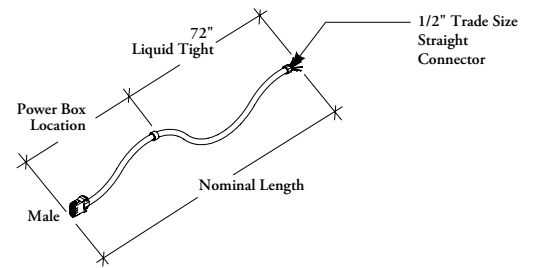

# XPEPBF Base Feed

The Base Feed connects to the building supply and routes power into the workstation from the wall or floor.

**WHAT'S INCLUDED**

1 base feed harness and hardware.

**WHAT'S EXCLUDED**

Power Harness Extension, Power Box, Power Box for Electrical Tray, Wire Management Cover and Base Feed Power Pole.

Check local codes for limits or restrictions on harness length.

**PRODUCT OPTIONS**

Wire System	Length (Inches)	Country of Installation
<b>4B</b> 4-Wire	036, 042, 048, 054, 060, 066, 072, 078, 084	<b>A</b> Canada / U.S.A.
<b>7T</b> 7-Wire Non Isolated Ground		
<b>7K</b> 7-Wire Dual Non Isolated		
<b>8T</b> 8-Wire Isolated Ground		
<b>8K</b> 8-Wire Dual Isolated		

**SAMPLE ORDER CODE**

<b>XPEPBF 7K</b>	<b>072</b>	<b>A</b>
------------------	------------	----------

**DIMENSIONS  
INCHES / MM**

L
36 / 914
42 / 1067
48 / 1219
54 / 1372
60 / 1524
66 / 1676
72 / 1829
78 / 1981
84 / 2134