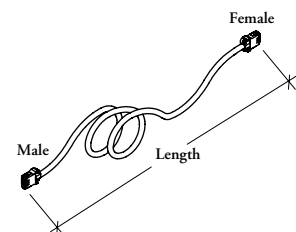

Xpress

XPEHE

Power Harness Extension

The Power Harness Extension brings power from the Base Feed (XPEPBF) to the first Power Box (XPEPB) or Power Box for Electrical Tray (XPEPET).

WHAT'S INCLUDED

1 power harness extension.

Check local codes for limits and restrictions on harness length.

See application guide for proper length calculation.

PRODUCT OPTIONS

Wire System	Length (Inches)	Country of Installation
4B 4-Wire	024, 027, 030, 033, 036, 039, 042, 045, 048, 051, 054, 057, 060, 063, 066, 069, 072, 075, 078, 081, 084, 087, 090, 093, 096, 099, 102, 105, 108, 111, 114, 117, 120, 123, 126, 129, 132, 135, 138	A Canada / U.S.A.
7T 7-Wire Non Isolated Ground		
7K 7-Wire Dual Non Isolated		
8T 8-Wire Isolated Ground		
8K 8-Wire Dual Isolated		

SAMPLE ORDER CODE

XPEHE 7K	072	A
-----------------	------------	----------

DIMENSIONS INCHES / MM

L
24 / 610
27 / 686
30 / 762
33 / 838
36 / 914
39 / 991
42 / 1067
45 / 1143
48 / 1219
51 / 1295
54 / 1372
57 / 1448
60 / 1524
63 / 1600
66 / 1676
69 / 1753
72 / 1829
75 / 1905
78 / 1981
81 / 2057

DIMENSIONS INCHES / MM

L
84 / 2134
87 / 2210
90 / 2286
93 / 2362
96 / 2438
99 / 2515
102 / 2591
105 / 2667
108 / 2743
111 / 2819
114 / 2896
117 / 2972
120 / 3048
123 / 3124
126 / 3200
129 / 3277
132 / 3353
135 / 3429
138 / 3505