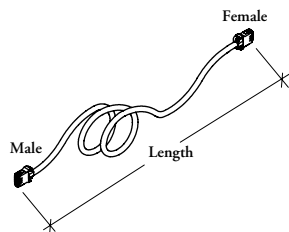

Xpress

XPEHE

Power Harness Extension

The Power Harness Extension brings power from the Base Feed (XPEPBF) to the first Power Box (XPEPB) or Power Box for Electrical Tray (XPEPET).

WHAT'S INCLUDED

1 power harness extension.

Check local codes for limits and restrictions on harness length.

See application guide for proper length calculation.

PRODUCT OPTIONS

Wire System	Length (Inches)	Country of Installation
4B 4-Wire 7T 7-Wire Non Isolated Ground 7K 7-Wire Dual Non Isolated 8T 8-Wire Isolated Ground 8K 8-Wire Dual Isolated	024, 027, 030, 033, 036, 039, 042, 045, 048, 051, 054, 057, 060, 063, 066, 069, 072, 075, 078, 081, 084, 087, 090, 093, 096, 099, 102, 105, 108, 111, 114, 117, 120, 123, 126, 129, 132, 135, 138	A Canada / U.S.A.

SAMPLE ORDER CODE

XPEHE 7K	072	A
-----------------	------------	----------

**DIMENSIONS
INCHES / MM**

L
24 / 610
27 / 686
30 / 762
33 / 838
36 / 914
39 / 991
42 / 1067
45 / 1143
48 / 1219
51 / 1295
54 / 1372
57 / 1448
60 / 1524
63 / 1600
66 / 1676
69 / 1753
72 / 1829
75 / 1905
78 / 1981
81 / 2057

**DIMENSIONS
INCHES / MM**

L
84 / 2134
87 / 2210
90 / 2286
93 / 2362
96 / 2438
99 / 2515
102 / 2591
105 / 2667
108 / 2743
111 / 2819
114 / 2896
117 / 2972
120 / 3048
123 / 3124
126 / 3200
129 / 3277
132 / 3353
135 / 3429
138 / 3505