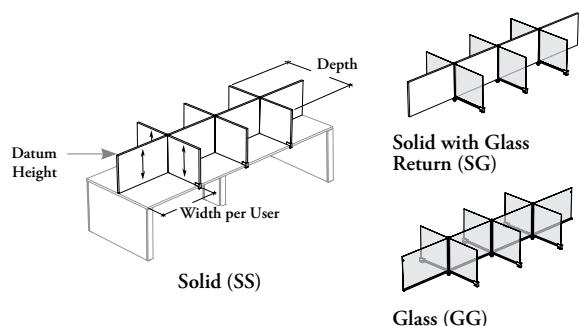

library tables

Xpress

XLCD

Carrel Dividers – Double-Sided

Carrel Dividers provide space division to Library Tables.

WHAT'S INCLUDED

Glass and /or solid screens pieces, columns, extrusions (for glass screen), worksurface connectors and mounting hardware.

WHAT'S EXCLUDED

Double-Sided Library Tables, Solid Supporting End Screen and End Screens.

NOTES

Carrel Dividers must be specified the same user quantity and width per user of Library Table.

When Solid (SS) Carrel Configuration is specified, only Source Laminate or Flintwood Back Division Finish is available.

When Solid (SS) Carrel Configuration and Source Laminate Back Division Finish are specified, only Source Laminate Lateral Division Finish is available.

When Solid (SS) Carrel Configuration and Flintwood Back Division Finish are specified, only Flintwood Lateral Division Finish is available.