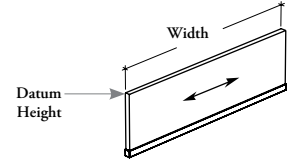

This screen provides central space division. It frameless alternative to Add-On Framed Screen.

**XLASS**  
**Add-On Screen – Solid**

**WHAT'S INCLUDED**

1 solid screen, support frame and mounting hardware.

**NOTES**

The solid panel is 11/16" thick.

Screen width must be on-module for one or two users and should follow worksurface sections.

Not all finishes are available as Xpress, Please see Xpress catalogue and/or specification software for details.

**SAMPLE ORDER CODE**

<b>XLASS 09</b>	<b>42</b>	<b>XG</b>	<b>60</b>
-----------------	-----------	-----------	-----------

**DIMENSIONS**  
**INCHES / MM**

H	W
9 / 229	36 / 914
9 / 229	42 / 1067
13 / 330	30 / 762
13 / 330	36 / 914
13 / 330	42 / 1067
13 / 330	60 / 1524
13 / 330	72 / 1829
13 / 330	84 / 2134