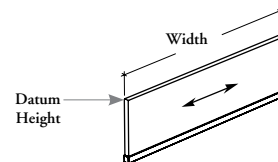

This screen provides central space division. It frameless alternative to Add-On Framed Screen.

**XLASS**  
**Add-On Screen – Solid**

**WHAT'S INCLUDED**

1 solid screen, support frame and mounting hardware.

**NOTES**

The solid panel is 11/16" thick.

Screen width must be on-module for one or two users and should follow worksurface sections.

Not all finishes are available as Xpress, Please see Xpress catalogue and/or specification software for details.

**SAMPLE ORDER CODE**

<b>XLASS 09</b>	<b>42</b>	<b>XG</b>	<b>60</b>
-----------------	-----------	-----------	-----------

**DIMENSIONS**  
**INCHES / MM**

H	W
9 / 229	36 / 914
9 / 229	42 / 1067
13 / 330	30 / 762
13 / 330	36 / 914
13 / 330	42 / 1067
13 / 330	60 / 1524
13 / 330	72 / 1829
13 / 330	84 / 2134