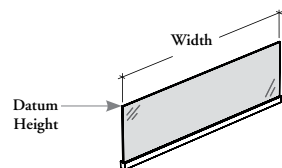

library tables

Xpress

X L A S G

Add-On Screen – Glass

This screen provides central space division. It provides lighter, frameless alternative to Add-On Framed Screen.

WHAT'S INCLUDED

1 glass screen, support frame and mounting hardware.

NOTES

The glass is 1/4" (6 mm) thick tempered glass and is available in Frosted (FT) and Satin (FB) finishes.

Screen width must be on-module for one or two users and should follow worksurface sections.

Not all glass finishes are available as Xpress, Please see Xpress catalogue and/or specification software for details.

PRODUCT OPTIONS

Height	Width	Glass Finish	Frame Finish
09 (42" high datum line with ADA height application)	30, 36, 42 (1 user)	Standard Glass FB Satin FT Frost	Foundation Mica Accent
13 (42" high datum line with Standard height application)	60, 72, 84 (2 users)		

SAMPLE ORDER CODE

XLASG 09	42	FB	60
-----------------	-----------	-----------	-----------

DIMENSIONS **INCHES / MM**

H	W
9 / 229	36 / 914
9 / 229	42 / 1067
13 / 330	30 / 762
13 / 330	36 / 914
13 / 330	42 / 1067
13 / 330	60 / 1524
13 / 330	72 / 1829
13 / 330	84 / 2134