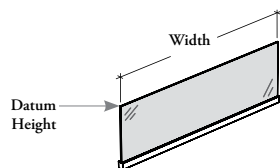

library tables

Xpress

XLASG

Add-On Screen – Glass

This screen provides central space division. It provides lighter, frameless alternative to Add-On Framed Screen.

WHAT'S INCLUDED

1 glass screen, support frame and mounting hardware.

NOTES

The glass is 1/4" (6 mm) thick tempered glass and is available in Frosted (FT) and Satin (FB) finishes.

Screen width must be on-module for one or two users and should follow worksurface sections.

Not all glass finishes are available as Xpress, Please see Xpress catalogue and/or specification software for details.

PRODUCT OPTIONS

Height	Width	Glass Finish	Frame Finish
09 (42" high datum line with ADA height application)	30, 36, 42 (1 user)	Standard Glass	Foundation
13 (42" high datum line with Standard height application)	60, 72, 84 (2 users)	FB Satin	Mica
		FT Frost	Accent

SAMPLE ORDER CODE

XLASG 09	42	FB	60
-----------------	-----------	-----------	-----------

DIMENSIONS INCHES / MM

H	W
9 / 229	36 / 914
9 / 229	42 / 1067
13 / 330	30 / 762
13 / 330	36 / 914
13 / 330	42 / 1067
13 / 330	60 / 1524
13 / 330	72 / 1829
13 / 330	84 / 2134