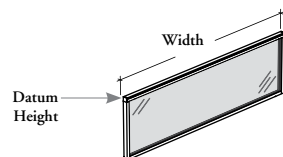

library tables

Xpress

X L A F G

Add-On Framed Screen – Glass

This screen provides central space division.

WHAT'S INCLUDED

2 glass infills, extrusions and mounting hardware.

NOTES

Frost (FT) is a single-sided etched glass which is facing inward of the screen assembly and if facing outward it create a Satin (FB) finish.

Screen width must be on-module for one or two users and should follow worksurface sections.

Not all glass finishes are available as Xpress, Please see Xpress catalogue and/or specification software for details.

PRODUCT OPTIONS

Height	Width	Glass Finish	Frame Finish
09 (42" high datum line with ADA height application)	30, 36, 42 (1 user)	Standard Glass	Foundation
13 (42" high datum line with Standard height application)	60, 72, 84 (2 users)	FT Frost	Mica
		Back-Painted	Accent

SAMPLE ORDER CODE

XLAFG 13	84	K1	52

**DIMENSIONS
INCHES / MM**

H	W
9 / 229	36 / 914
9 / 229	42 / 1067
13 / 330	30 / 762
13 / 330	36 / 914
13 / 330	42 / 1067
13 / 330	60 / 1524
13 / 330	72 / 1829
13 / 330	84 / 2134

PRICING

Frost (FT)/ Back-Painted Glass
453
497
479
538
599
830
949
1070