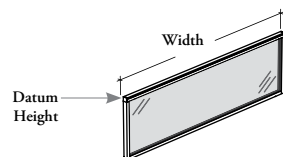

library tables

Xpress

X L A F G

Add-On Framed Screen – Glass

This screen provides central space division.

WHAT'S INCLUDED

2 glass infills, extrusions and mounting hardware.

NOTES

Frost (FT) is a single-sided etched glass which is facing inward of the screen assembly and if facing outward it create a Satin (FB) finish.

Screen width must be on-module for one or two users and should follow worksurface sections.

Not all glass finishes are available as Xpress, Please see Xpress catalogue and/or specification software for details.

PRODUCT OPTIONS

Height	Width	Glass Finish	Frame Finish
09 (42" high datum line with ADA height application)	30, 36, 42 (1 user)	Standard Glass	Foundation
13 (42" high datum line with Standard height application)	60, 72, 84 (2 users)	FT Frost	Mica
		Back-Painted	Accent