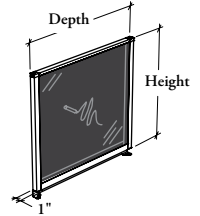

XCSLG

Lateral Table Screen – Glass

This screen provides lateral visual privacy and vertical writable surface.

WHAT'S INCLUDED

1 glass screen, 1 bracket, linking pieces and mounting hardware.

NOTES

Must be used in combination with a connected Back Table Screen.

Frost (FT) is a single-sided etched glass which is facing inward of the screen assembly.

Tempered glass infills are doubled for a flush look.

When used for back-painted writable surface, use dry-erase markers only.

This screen in **not** recommended with all worksurface/table styles; refer to the Table Accessories Compatibility Chart in the Application Guide to know the compatible products.

Not all glass finishes are available as Xpress, Please see Xpress catalogue and/or specification software for details.

PRODUCT OPTIONS

Glass Style	Worksurface Thickness	Position	Height	Depth	Glass Finish	Frame and Hardware Finish
G Non-Magnetic Glass	M 1 3/16"	E End S Shared	15, 22	24, 30	Standard Glass FT Frost Back-Painted	Foundation Mica Accent

SAMPLE ORDER CODE

XCSLG G	M	S	15	24	FT	52

**DIMENSIONS
INCHES / MM**

H	D
15 / 381	24 / 610
15 / 381	30 / 762
22 / 559	24 / 610
22 / 559	30 / 762

PRICING

END POSITION (E)	SHARED POSITION (S)
FROST (FT) or BACK-PAINTED GLASS	
513	528
561	577
617	631
718	733