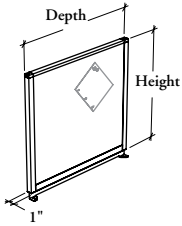

table accessories

Xpress

XCSLF

Lateral Table Screen – Fabric

This screen provides lateral visual privacy.

WHAT'S INCLUDED

1 fabric screen, 1 bracket, linking pieces and mounting hardware.

NOTES

Must be used in combination with a connected Back Table Screen.

Lateral Table Screen is tackable on both sides.

All fabric screens have the same fabric on the both sides.

This screen is **not** recommended with all worksurface/table styles; refer to the Table Accessories Compatibility Chart in the Application Guide to know the compatible products.

**DIMENSIONS
INCHES / MM**

H	D
15 / 381	24 / 610
15 / 381	30 / 762
22 / 559	24 / 610
22 / 559	30 / 762

PRICING

END POSITION (E)

Fabric Grade A/COM	Gr. 1	Gr. 2	Gr. 3	Gr. 4	Gr. 5	Gr. 6	Gr. 7
389	403	419	437	470	503	531	559
414	429	448	470	508	552	582	612
416	434	456	473	514	554	588	621
448	464	491	513	563	612	650	684