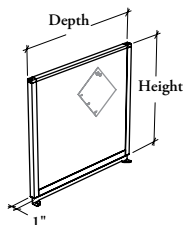

table accessories

Xpress

XCSLF

Lateral Table Screen – Fabric

This screen provides lateral visual privacy.

WHAT'S INCLUDED

1 fabric screen, 1 bracket, linking pieces and mounting hardware.

NOTES

Must be used in combination with a connected Back Table Screen.

Lateral Table Screen is tackable on both sides.

All fabric screens have the same fabric on the both sides.

This screen is **not** recommended with all worksurface/table styles; refer to the Table Accessories Compatibility Chart in the Application Guide to know the compatible products.

**DIMENSIONS
INCHES / MM**

H	D
15 / 381	24 / 610
15 / 381	30 / 762
22 / 559	24 / 610
22 / 559	30 / 762

PRICING

END POSITION (E)								
Fabric Grade A/COM	Gr. 1	Gr. 2	Gr. 3	Gr. 4	Gr. 5	Gr. 6	Gr. 7	
389	403	419	437	470	503	531	559	
414	429	448	470	508	552	582	612	
416	434	456	473	514	554	588	621	
448	464	491	513	563	612	650	684	