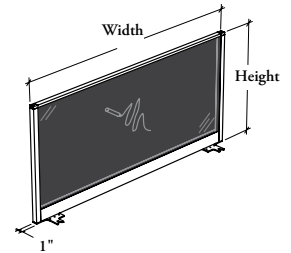

XCSBG

Back Table Screen – Glass

This screen provides back visual privacy and vertical writable surface.

WHAT'S INCLUDED

1 glass screen, 2 brackets, linking pieces and mounting hardware.

NOTES

Specify Table Screen width to match the width of the worksurface to which it is being applied.

Frost (FT) is a single-sided etched glass which is facing inward of the screen assembly.

Tempered glass infills are doubled for a flush look.

When used with back-painted writable surface, use dry-erase markers only.

This screen is **not** recommended with all worksurface/table styles; refer to the Table Accessories Compatibility Chart in the Application Guide to know the compatible products.

Not all glass finishes are available as Xpress, Please see Xpress catalogue and/or specification software for details.

PRODUCT OPTIONS

Glass Style	Worksurface Thickness	Height	Width	Lateral Screen Connection	Glass Finish	Frame and Hardware Finish
G Non-Magnetic Glass	M 1 3/16"	15, 22	36, 42, 48, 54, 60, 66, 72, 78, 84	W With Lateral Connection N Without Lateral Connection	Standard Glass FT Frost Back-Painted	Foundation Mica Accent

SAMPLE ORDER CODE

XCSBG G	M	22	84	N	FT	52

**DIMENSIONS
INCHES / MM**

H	W
15 / 381	36 / 914
15 / 381	42 / 1067
15 / 381	48 / 1219
15 / 381	54 / 1372
15 / 381	60 / 1524
15 / 381	66 / 1676
15 / 381	72 / 1829
15 / 381	78 / 1981
15 / 381	84 / 2134
22 / 559	36 / 914
22 / 559	42 / 1067
22 / 559	48 / 1219
22 / 559	54 / 1372
22 / 559	60 / 1524
22 / 559	66 / 1676
22 / 559	72 / 1829
22 / 559	78 / 1981
22 / 559	84 / 2134

PRICING

FROST (FT) or BACK-PAINTED GLASS
668
737
806
925
995
1063
1133
1203
1270
851
948
1046
1194
1291
1386
1485
1586
1680