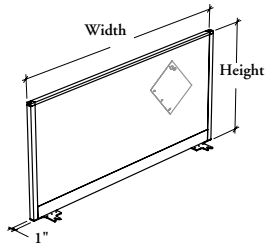

table accessories

Xpress

XCSBF

Back Table Screen – Fabric

This screen provides back visual privacy.

WHAT'S INCLUDED

1 fabric screen, 2 brackets, linking pieces and mounting hardware.

NOTES

Specify Table Screen width to match the width of the worksurface to which it is being applied.

Back Table Screen is tackable on both sides.

All fabric screens have the same fabric on the both sides.

This screen is **not** recommended with all worksurface/table styles; refer to the Table Accessories Compatibility Chart in the Application Guide to know the compatible products.

PRODUCT OPTIONS

Worksurface Thickness	Height	Width	Lateral Screen Connection	Element Finish	Frame and Hardware Finish
M 1 3/16"	15, 22	36, 42, 48, 54, 60, 66, 72, 78, 84	W With Lateral Connection N Without Lateral Connection	Fabric	Foundation Mica Accent

SAMPLE ORDER CODE

XCSBF M	15	60	W	E382	52
----------------	-----------	-----------	----------	-------------	-----------

**DIMENSIONS
INCHES / MM**

H	W
15 / 381	36 / 914
15 / 381	42 / 1067
15 / 381	48 / 1219
15 / 381	54 / 1372
15 / 381	60 / 1524
15 / 381	66 / 1676
15 / 381	72 / 1829
15 / 381	78 / 1981
15 / 381	84 / 2134
22 / 559	36 / 914
22 / 559	42 / 1067
22 / 559	48 / 1219
22 / 559	54 / 1372
22 / 559	60 / 1524
22 / 559	66 / 1676
22 / 559	72 / 1829
22 / 559	78 / 1981
22 / 559	84 / 2134