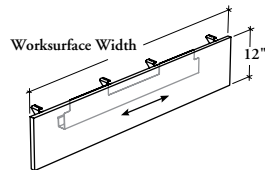

Xpress

XCMS

Modesty Panel – Solid

The modesty panel provides additional seated privacy.

WHAT'S INCLUDED

1 solid modesty panel, 1 built-in cable tray (as specified) and mounting hardware.

NOTES

To determine modesty panel width, refer to the Modesty Panels & Electrical Tray Compatibility Chart in the Application Guide.

If the Casual Linking Devices are used with tables, only the Casual (C) Modesty Panel Configuration can be specified.

Refer to the Table Accessories Compatibility Chart in the Application Guide to know the compatible products.

SAMPLE ORDER CODE

XCMS 66	C	W	VZ	
----------------	----------	----------	-----------	--

DIMENSIONS INCHES / MM

Worksurface Width
36 / 914
42 / 1067
48 / 1219
54 / 1372
60 / 1524
66 / 1676
72 / 1829
78 / 1981
84 / 2134