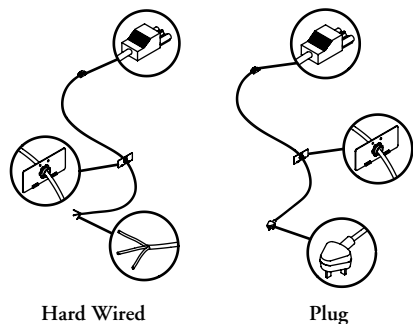

VEP

Input Power Cable

The Input Power Cable brings power from the workstation.

WHAT'S INCLUDED

1 input power cable with strain relief.

WHAT'S EXCLUDED

Power Input Cable and Interconnecting Power Cable must be ordered separately.

NOTES

Country of Installation required when Plug option is chosen.

PRODUCT OPTIONS

Length	Plug Type	Power Type	Country of Installation
10 1 Meter	H Hard Wired	S Standard	F Germany
20 2 Meters	P Plug	U UPS	G U.K./Ireland
30 3 Meters			I Australia

SAMPLE ORDER CODE

VEP 10	P	S	G
---------------	----------	----------	----------

DIMENSIONS

L
10 (1 Meter)
20 (2 Meters)
30 (3 Meters)

PRICING

	Hard Wired (H)	Plug (P)
	90	125
	97	132
	118	153