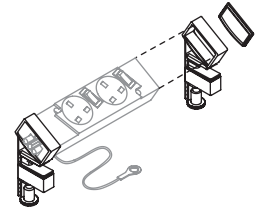

The Distribution Block redirects power distribution. The Cover Cap is a safety cover for Outlet Boxes and Distribution Blocks. The Desk-Mounted Clips attach an Outlet Box to a desk or worksurface.

**WHAT'S INCLUDED**

1 distribution block or 1 cover cap or 1 desk-mounting clips for outlet box.

**WHAT'S EXCLUDED**

Outlet Box and all Interconnecting and Power Input Cables must be ordered separately.

**NOTES**

The Distribution Block has one male connector that directs power in and three female connectors that direct power out.

Cannot be mounted on Spine Desks.

**V A C  
Electric Accessories**

Distribution Block

Cover Cap

Desk-Mounted  
Clips for Outlet Box

**PRODUCT OPTIONS**

Accessory Type	Power Option (For Distribution Block)
<b>EB</b> Distribution Block	<b>S</b> Standard
<b>EC</b> Cover Cap	<b>U</b> UPS
<b>B6</b> Desk-Mounted Clips for Outlet Box	