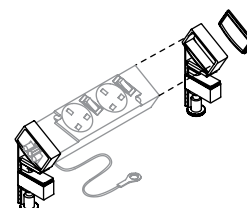

The Distribution Block redirects power distribution. The Cover Cap is a safety cover for Outlet Boxes and Distribution Blocks. The Desk-Mounted Clips attach an Outlet Box to a desk or worksurface.

V A C
Electric Accessories

WHAT'S INCLUDED

1 distribution block or 1 cover cap or 1 desk-mounting clips for outlet box.

WHAT'S EXCLUDED

Outlet Box and all Interconnecting and Power Input Cables must be ordered separately.

NOTES

The Distribution Block has one male connector that directs power in and three female connectors that direct power out.

Cannot be mounted on Spine Desks.

Distribution Block

Cover Cap

Desk-Mounted Clips for Outlet Box

PRODUCT OPTIONS

Accessory Type	Power Option (For Distribution Block)
EB Distribution Block	S Standard
EC Cover Cap	U UPS
B6 Desk-Mounted Clips for Outlet Box	