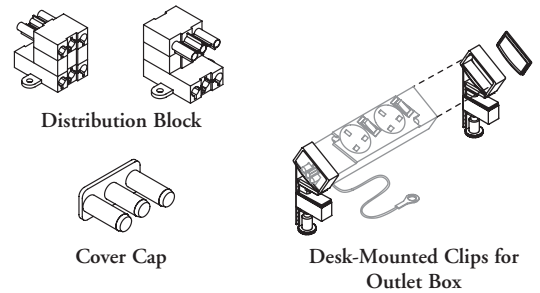

The Distribution Block redirects power distribution. The Cover Cap is a safety cover for Outlet Boxes and Distribution Blocks. The Desk-Mounted Clips attach an Outlet Box to a desk or worksurface.

V A C
Electric Accessories

WHAT'S INCLUDED

1 distribution block or 1 cover cap or 1 desk-mounting clips for outlet box.

WHAT'S EXCLUDED

Outlet Box and all Interconnecting and Power Input Cables must be ordered separately.

NOTES

The Distribution Block has one male connector that directs power in and three female connectors that direct power out.

Cannot be mounted on Spine Desks.

PRODUCT OPTIONS

Accessory Type	Power Option (For Distribution Block)
EB Distribution Block	S Standard
EC Cover Cap	U UPS
B6 Desk-Mounted Clips for Outlet Box	

SAMPLE ORDER CODE