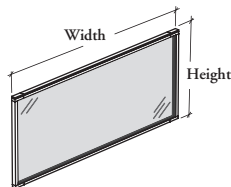

RYEG

1" Framed Element – Glass

The 1" Framed Element – Glass provides a complete or partial view of adjacent workstations depending on the finish specified.

WHAT'S INCLUDED

1 framed glass element and mounting hardware.

WHAT'S EXCLUDED

Structural Column.

NOTES

Tempered glass elements are two-sided for a flush look.

Frosted (FT) is a single-sided etched glass which is facing inward of the two-sided glass assembly.

All dimensions come in one piece.

Listed dimensions are nominal. Elements should be specified according to column height and worksurface width.

PRODUCT OPTIONS

Height	Width	Frame Finish	Glass Finish
13, 15, 22, 37	19, 20, 22, 23, 24, 28, 29, 30, 34, 35, 36, 40, 41, 42, 46, 47, 48, 52, 53, 54, 58, 59, 60, 64, 65, 66, 70, 71, 72, 76, 77, 78, 82, 83, 84	Foundation Mica	CL Clear FT Frosted

SAMPLE ORDER CODE

RYEG 13	58	G	FT
----------------	-----------	----------	-----------

DIMENSIONS – INCHES FOR MM X BY 25.4

H	W
13 / 15	19
13 / 15	20
13 / 15	22
13 / 15	23
13 / 15	24
13 / 15	28
13 / 15	29
13 / 15	30
13 / 15	34
13 / 15	35
13 / 15	36
13 / 15	40
13 / 15	41
13 / 15	42
13 / 15	46
13 / 15	47
13 / 15	48
13 / 15	52
13 / 15	53
13 / 15	54
13 / 15	58
13 / 15	59