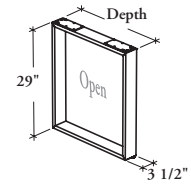

R W W O

Frame Leg – Open

This Frame Leg is a support alternative to legs for worksurfaces and Semi-Supported Desks. It can be used in left or right position.

WHAT'S INCLUDED

1 frame leg with levelers and hardware.

NOTES

Base height is 29" from the finished floor to the top of the finished worksurface with a leveling range of 3".

Support brackets are finished in black.

PRODUCT OPTIONS

Depth	Frame Finish
20, 24, 30	AC Clear Anodized Foundation Mica

399

SAMPLE ORDER CODE

RWWO 30	AC
---------	----

**DIMENSIONS
INCHES / MM**

PRICING

D	
20 / 508	344
24 / 610	352
30 / 762	366