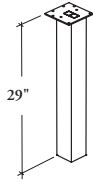

Xpress

RWSQ

Central Post Leg – Square

This leg is available for Peninsula Desks and is included as an option with specific products.

WHAT'S INCLUDED

1 central square post leg with leveler, and hardware.

NOTES

Leg height is 29" from the finished floor to the top of the finished worksurface with a leveling range of 3".

The leveler is finished in Black.

PRODUCT OPTIONS

Height	Support Finish
29	AC Clear Anodized Foundation Mica

404

SAMPLE ORDER CODE

RWSQ 29	AC
----------------	-----------

**DIMENSIONS
INCHES / MM**

H
29 / 737

PRICING

190
