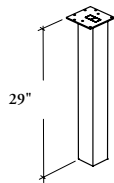

### Central Post Leg – Square

This leg is available for Peninsula Desks and is included as an option with specific products.

**WHAT'S INCLUDED**

1 central square post leg with leveler, and hardware.

**NOTES**

Leg height is 29" from the finished floor to the top of the finished worksurface with a leveling range of 3".

The leveler is finished in Black.

**PRODUCT OPTIONS**

Height	Support Finish
29	<b>AC</b> Clear Anodized Foundation Mica

**SAMPLE ORDER CODE**

<b>RWSQ 29</b>	<b>AC</b>
----------------	-----------

**DIMENSIONS  
INCHES / MM**

H
29 / 737

**PRICING**

245
-----