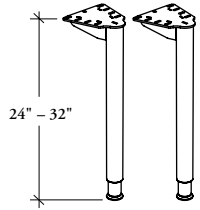

Xpress

R W L P

2" Post Leg – Adjustable

This leg is available for Desks and Tables and is included as an option with specific products.

WHAT'S INCLUDED

1 pair of legs with leveler and hardware.

NOTES

Leg height is 24" to 32" from the finished floor to the top of the finished worksurface.

Provides leveling range of 3".

Levelers are finished in Black.

PRODUCT OPTIONS

Height	Finish
29	Foundation Mica

SAMPLE ORDER CODE

RWLP 29	E
----------------	----------

**DIMENSIONS
INCHES / MM**

H
29 / 737