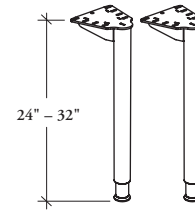

This leg is available for Desks and Tables and is included as an option with specific products.

WHAT'S INCLUDED

1 pair of legs with leveler and hardware.

NOTES

Leg height is 24" to 32" from the finished floor to the top of the finished worksurface.

Provides leveling range of 3".

Levelers are finished in Black.

R W L P
2" Post Leg – Adjustable

PRODUCT OPTIONS

Height	Finish
29	Foundation Mica

SAMPLE ORDER CODE

RWLP 29	E
---------	---

DIMENSIONS
INCHES / MM