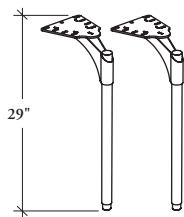

desks accessories

Xpress

R W L L Linear Leg

This leg is available for Desks and Tables and is included as an option with specific products.

WHAT'S INCLUDED

1 pair of legs with leveler and hardware.

NOTES

Leg height is 29" from the finished floor to the top of the finished worksurface.

Provides leveling range of 3".

Levelers are finished in Black.

PRODUCT OPTIONS

Height	Finish
29	Foundation Mica

402

SAMPLE ORDER CODE

RWLL 29	7
---------	---

DIMENSIONS INCHES / MM