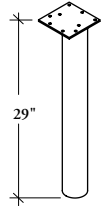

This leg is available for Peninsula Desks and is included as an option with specific products.

RWLD

Central Post Leg – 3 1/2" Round

WHAT'S INCLUDED

1 central round post leg with leveler and hardware.

NOTES

Leg height is 29" from the finished floor to the top of the finished worksurface.

Provides leveling range of 3".

The leveler is finished in Black.

PRODUCT OPTIONS

Height	Finish
29	Foundation Mica

SAMPLE ORDER CODE

RWLD 29	E
----------------	----------

**DIMENSIONS
INCHES / MM**

H
29 / 737

PRICING

Foundation	Mica
227	248