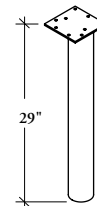

This leg is available for Peninsula Desks and is included as an option with specific products.

RWLD

Central Post Leg – 3 1/2" Round

WHAT'S INCLUDED

1 central round post leg with leveler and hardware.

NOTES

Leg height is 29" from the finished floor to the top of the finished worksurface.

Provides leveling range of 3".

The leveler is finished in Black.

PRODUCT OPTIONS

Height	Finish
29	Foundation Mica

SAMPLE ORDER CODE

RWLD 29	E
----------------	----------

**DIMENSIONS
INCHES / MM**

H
29 / 737

PRICING

Foundation	Mica
236	258