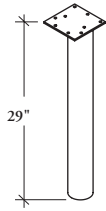

desks accessories

Xpress

R W L D

Central Post Leg – 3 1/2" Round

This leg is available for Peninsula Desks and is included as an option with specific products.

WHAT'S INCLUDED

1 central round post leg with leveler and hardware.

NOTES

Leg height is 29" from the finished floor to the top of the finished worksurface.

Provides leveling range of 3".

The leveler is finished in Black.

PRODUCT OPTIONS

Height	Finish
29	Foundation Mica

406

SAMPLE ORDER CODE

RWLD 29	E
----------------	----------

**DIMENSIONS
INCHES / MM**

H
29 / 737

PRICING

Foundation	Mica
176	192