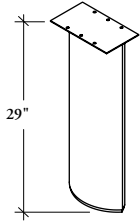

desk accessories

Xpress

R W L C Camber Base

This base is available for Peninsula Desks and is included as an option with specific products.

WHAT'S INCLUDED

1 base with leveler and hardware.

NOTES

Base height is 29" from the finished floor to the top of the finished worksurface.

Provides leveling range of 3".

The leveler is finished in Black.

PRODUCT OPTIONS

Height	Finish
29	Foundation Mica

SAMPLE ORDER CODE

RWLC 29	7
----------------	----------

**DIMENSIONS
INCHES / MM**

H
29 / 737