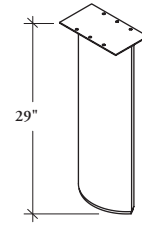

This base is available for Peninsula Desks and is included as an option with specific products.

**WHAT'S INCLUDED**

1 base with leveler and hardware.

**NOTES**

Base height is 29" from the finished floor to the top of the finished worksurface.

Provides leveling range of 3".

The leveler is finished in Black.

**R W L C  
Camber Base**

**PRODUCT OPTIONS**

Height	Finish
29	Foundation Mica

**SAMPLE ORDER CODE**

<b>RWLC 29</b>	<b>7</b>
----------------	----------

**DIMENSIONS  
INCHES / MM**

H
29 / 737

**PRICING**

Foundation	Mica
351	366