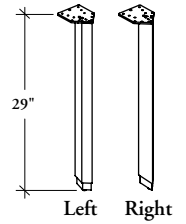

R W L A
Angled Leg

This leg is available for Desks and Tables and is included as an option with specific products.

WHAT'S INCLUDED

1 pair of legs (one left and one right) with leveler and hardware.

NOTES

Leg height is 29" from the finished floor to the top of the finished worksurface.

Provides leveling range of 3".

Levelers are finished in Black.

PRODUCT OPTIONS

Height	Finish
29	Foundation Mica

SAMPLE ORDER CODE

RWLA 29	7
----------------	----------

DIMENSIONS
INCHES / MM

H
29 / 737