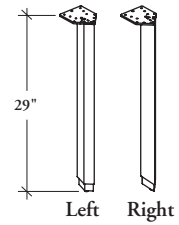

R W L A
Angled Leg

This leg is available for Desks and Tables and is included as an option with specific products.

WHAT'S INCLUDED

1 pair of legs (one Left and one Right) with leveler and hardware.

NOTES

Leg height is 29" from the finished floor to the top of the finished worksurface.

Provides leveling range of 3".

Levelers are finished in Black.

PRODUCT OPTIONS

Height	Finish
29	Foundation Mica

401

SAMPLE ORDER CODE

RWLA 29	7
---------	---

**DIMENSIONS
INCHES / MM**