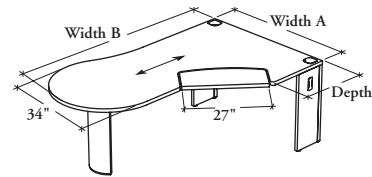

WHAT'S INCLUDED

1 worksurface, 1 adjustable keyboard shelf, 2 metal corner posts with levels, 1 structural beam, 2 half gables with levels, 1 support with leveler, 2 flush plates, wire management clips, grommets, and hardware.

WHAT'S EXCLUDED

Flush-Mounted Modesty Panel and Inset Modesty Panel.

NOTES

This desk is semi-supported and must be connected to another desk.

Inset Modesty Panel is not available when Central Post Leg is specified.

SAMPLE ORDER CODE

RVXKD											
F	M	P	24	48	72	L	2D	6	4D	E	E

DIMENSIONS INCHES / MM

D	Wa	Wb
24 / 610	48 / 1219	72 / 1829
24 / 610	48 / 1219	78 / 1981
24 / 610	48 / 1219	84 / 2134
24 / 610	54 / 1372	72 / 1829
24 / 610	54 / 1372	78 / 1981
24 / 610	54 / 1372	84 / 2134
30 / 762	48 / 1219	78 / 1981
30 / 762	48 / 1219	84 / 2134
30 / 762	54 / 1372	78 / 1981
30 / 762	54 / 1372	84 / 2134