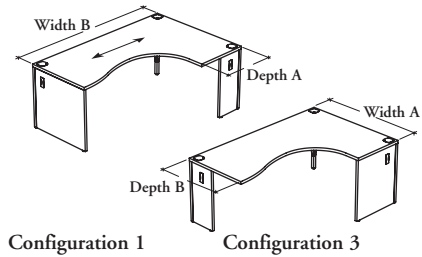

This fixed-height desk offers a deep corner for the placement of a computer monitor as well as a transition in depth at the opposite end.

WHAT'S INCLUDED

1 worksurface, 3 metal corner posts with levelers, 2 structural beams, 1 full gable and 1 half gable with levelers, 1 flush plate, wire management clips, grommets, and hardware.

WHAT'S EXCLUDED

Flush-Mounted Modesty Panels.

NOTES

This desk is semi-supported and must be connected to another desk on the half-gable side.

This product does not accept a keyboard shelf.

RVWS

Extended Curved Corner Desk – Full and Half Gables

PRODUCT OPTIONS

Gable Style	Depth A	Depth B	Width A	Width B	Worksurface Configuration	Worksurface Finish	Edge Trim Style	Edge Trim Finish	Gable and Grommet Finish
L Laminate	24, 30	30, 36	42, 48, 54	66, 72, 78, 84	1 Left handed worksurface, left full gable (Shown)	Foundation Laminate	6 Straight Trim	Edge Trim Colors (for trim style 6)	Source Laminate
M Metal					2 Right handed worksurface, right full gable	Flintwood	9 Flintwood Flat Trim		Foundation (for metal gables and metal c-leg)
C Metal C-Leg					3 Left handed worksurface, right full gable (Shown)				Mica (for metal gables and metal c-leg)
					4 Right handed worksurface, left full gable				

SAMPLE ORDER CODE

RVWS M	30	36	48	66	2	VA	9		7

DIMENSIONS – INCHES FOR MM X BY 25.4

PRICING

				LAMINATE GABLES (L)		METAL GABLES (M)		METAL C-LEGS (C)	
Da	Db	Wa	Wb	Foundation Laminate	Flintwood	Foundation Laminate	Flintwood	Foundation Laminate	Flintwood
24	30	42	66	1416	2104	1685	2499	1685	2499
24	30	42	72	1478	2195	1744	2588	1744	2588
24	30	42	78	1537	2283	1799	2672	1799	2672
24	30	42	84	1600	2377	1860	2759	1860	2759
24	30	48	66	1505	2239	1764	2620	1764	2620
24	30	48	72	1574	2339	1833	2719	1833	2719
24	30	48	78	1639	2433	1894	2811	1894	2811
24	30	48	84	1703	2530	1960	2908	1960	2908
30	36	48	66	1536	2283	1798	2671	n/a	n/a
30	36	48	72	1605	2385	1863	2768	n/a	n/a
30	36	48	78	1671	2481	1927	2860	n/a	n/a
30	36	48	84	1735	2581	1993	2959	n/a	n/a
30	36	54	66	1591	2361	1883	2800	n/a	n/a
30	36	54	72	1667	2476	1958	2905	n/a	n/a
30	36	54	78	1738	2581	2027	3007	n/a	n/a
30	36	54	84	1816	2697	2097	3114	n/a	n/a

If Mica Gables or Mica C-Leg are specified, add 57.