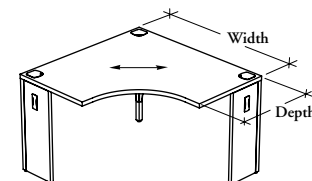

This fixed-height desk is for use in corners between two semi-supported desks.

**WHAT'S INCLUDED**

1 worksurface, 3 metal corner posts with levelers, 2 structural beams, 2 half gables with levelers, 2 flush plates, wire management clips, grommets, and hardware.

**WHAT'S EXCLUDED**

Flush-Mounted Modesty Panels.

**NOTES**

This desk is semi-supported and must be connected to other desks on both sides.

This product does **not** accept a keyboard shelf.

**RVRD**  
**Radius Corner Desk – Half Gables**