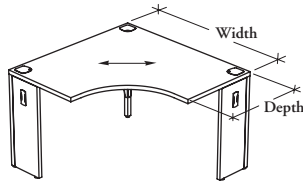

modular desks

Xpress

RVRD

Radius Corner Desk – Half Gables

This fixed-height desk is for use in corners between two semi-supported desks.

WHAT'S INCLUDED

1 worksurface, 3 metal corner posts with levelers, 2 structural beams, 2 half gables with levelers, 2 flush plates, wire management clips, grommets, and hardware.

WHAT'S EXCLUDED

Flush-Mounted Modesty Panels.

NOTES

This desk is semi-supported and must be connected to other desks on both sides.

This product does not accept a keyboard shelf.

PRODUCT OPTIONS

Gable Style	Depth	Width	Worksurface Finish	Edge Trim Style	Edge Trim Finish	Gable and Grommet Finish
L Laminate M Metal	24, 30	36, 42, 48, 54	Foundation Laminate Flintwood	6 Straight Trim 9 Flintwood Flat Trim	Edge Trim Colors (for trim style 6)	Source Laminate Foundation (for metal gables) Mica (for metal gables)

SAMPLE ORDER CODE

RVRD M	30	36	XG	6	SS	J
--------	----	----	----	---	----	---

DIMENSIONS INCHES / MM

D	W
24 / 610	36 / 914
24 / 610	42 / 1067
24 / 610	48 / 1219
30 / 762	36 / 914
30 / 762	42 / 1067
30 / 762	48 / 1219
30 / 762	54 / 1372