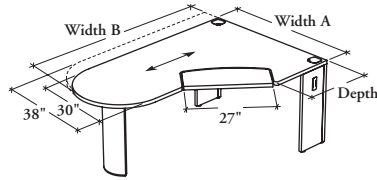

modular desks

Xpress

R V D K

Extended D-Shaped Peninsula Desk with Keyboard Support – Half Gables

This fixed-height desk combines an extended corner with the rounded end of a bullet top. This desk provides large user adjustable keyboard tray and mouse support.

WHAT'S EXCLUDED

Flush-Mounted Modesty Panel and Inset Modesty Panel.

NOTES

This desk is semi-supported and must be connected to another desk.

If Recessed visitor option (R) is specified, 54" width 'A' is not available.

SAMPLE ORDER CODE

RVDK F	M	P	24	48	72	L	2D	6	4D	G	G
--------	---	---	----	----	----	---	----	---	----	---	---

DIMENSIONS INCHES / MM

D	Wa	Wb
24 / 610	48 / 1219	66 / 1676
24 / 610	48 / 1219	72 / 1829
24 / 610	48 / 1219	78 / 1981
24 / 610	48 / 1219	84 / 2134
24 / 610	54 / 1372	66 / 1676
24 / 610	54 / 1372	72 / 1829
24 / 610	54 / 1372	78 / 1981
24 / 610	54 / 1372	84 / 2134
30 / 762	48 / 1219	72 / 1829
30 / 762	48 / 1219	78 / 1981
30 / 762	48 / 1219	84 / 2134
30 / 762	54 / 1372	72 / 1829
30 / 762	54 / 1372	78 / 1981
30 / 762	54 / 1372	84 / 2134