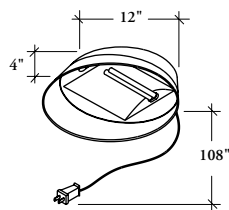

Xpress

RTU

Universal Light

The Universal Light is magnetically mounted along the underside of overhead storage or shelf and provides task lighting for the worksurface.

WHAT'S INCLUDED

1 universal light, 1 – 13 watt fluorescent tube (PL-S), and 2 clips.

WHAT'S EXCLUDED

Shelf Adapter for Universal Light.

NOTES

The Shelf Adapter is necessary when mounting light to laminate shelves.

For countries other than those listed, contact Teknion's Customer Service.

Not all finishes are available as Xpress, Please see Xpress catalogue and/or specification software for details.

PRODUCT OPTIONS

Configuration	Country of Installation	Finish
200 Standard Plug	A Canada / U.S.A.	C Latte E Ebony J Granite Q Storm White 7 Platinum

SAMPLE ORDER CODE

RTU 200	A	E
----------------	----------	----------