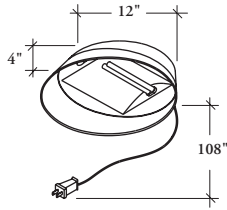

## Universal Light

The Universal Light is magnetically mounted along the underside of overhead storage or shelf and provides task lighting for the worksurface.

**WHAT'S INCLUDED**

1 universal light, 1 – 13 watt fluorescent tube (PL-S), and 2 clips.