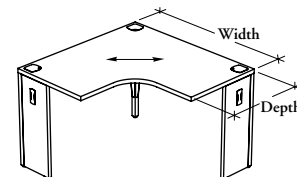

This fixed-height desk is for use between two semi-supported desks.

**RTSR**

**Standard Radius Corner Desk – Half Gables**

**WHAT'S INCLUDED**

1 worksurface, 3 metal corner posts with levelers, 2 structural beams, 2 half gables with levelers, 2 flush plates, wire management clips, grommets, and hardware.

**WHAT'S EXCLUDED**

Flush-Mounted Modesty Panels.

**NOTES**

This desk is semi-supported and must be connected to other desks on both sides.

This product does **not** accept a keyboard shelf.

**PRODUCT OPTIONS**