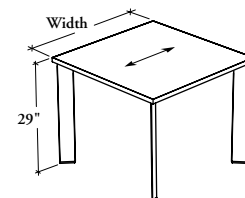

This fixed-height table can be used alone or gathered with other tables for team meetings.

WHAT'S INCLUDED

1 worksurface, 4 legs with levelers, and hardware.

NOTES

This table is freestanding but can be linked with another desk.

RTSQ
Square Table

PRODUCT OPTIONS

Leg Style	Width	Worksurface Finish	Edge Trim Style	Edge Trim Finish	Leg Finish
A Angled Legs (Shown)	24, 30, 36, 42, 48, 54	Foundation Laminate Flintwood	6 Straight Trim	Edge Trim Colors (for trim style 6)	Foundation Mica
P 2" Post Legs – Adjustable			9 Flintwood Flat Trim		

SAMPLE ORDER CODE

RTSQ P	30	2D	6	4D	G
---------------	-----------	-----------	----------	-----------	----------

DIMENSIONS
INCHES / MM

D
24 / 610
30 / 762
36 / 914
42 / 1067
48 / 1219
54 / 1372

PRICING

	Foundation Laminate	Flintwood
	678	1029
	794	1111
	908	1363
	1024	1625
	1137	1894
	1263	2187