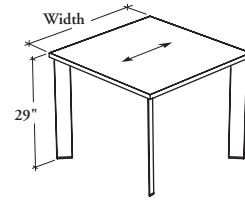

This fixed-height table can be used alone or gathered with other tables for team meetings.

**WHAT'S INCLUDED**

1 worksurface, 4 legs with levelers, and hardware.

**NOTES**

This table is freestanding but can be linked with another desk.

## RTSQ Square Table

**PRODUCT OPTIONS**

Leg Style	Width	Worksurface Finish	Edge Trim Style	Edge Trim Finish	Leg Finish
<b>A</b> Angled Legs (Shown)	24, 30, 36, 42, 48, 54	Foundation Laminate Flintwood	<b>6</b> Straight Trim	Edge Trim Colors (for trim style 6)	Foundation Mica
<b>L</b> Linear Legs			<b>9</b> Flintwood Flat Trim		
<b>P</b> 2" Post Legs – Adjustable					

**SAMPLE ORDER CODE**

<b>RTSQ P</b>	<b>30</b>	<b>2D</b>	<b>6</b>	<b>4D</b>	<b>G</b>
---------------	-----------	-----------	----------	-----------	----------

**DIMENSIONS  
INCHES / MM**

D
24 / 610
30 / 762
36 / 914
42 / 1067
48 / 1219
54 / 1372